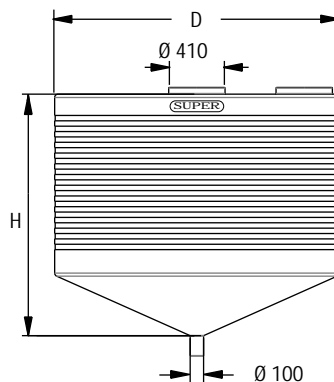

SR.NO	CAPACITY	D1	D2	D3	D4	MAN HOLE
1	250 LTR.	320	440	600	600	410
2	450 LTR.	870	440	600	600	410
3	1200 LTR.	870	780	1000	1200	410

ALL DIMENSIONS ARE IN MM.

CONICAL BOTTOM TANK

Super make conical bottom tanks are also available with threaded lid

SR.NO	CAPACITY	DIA IN MM.	HEIGHT IN MM.
1	2000 LTR.	1510	1610
2	3000 LTR.	1700	1700
3	5000 LTR.	2120	1800
4	10000 LTR.	2520	2415