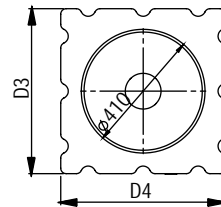

CUSTOM BUILT SILO

We can design & manufacture silos according to customer's requirements

SILO

Super make silos are also available with threaded lid

SR.NO	CAPACITY	D1	D2	D3	D4	MAN HOLE
1	250 LTR.	320	440	600	600	410
2	450 LTR.	870	440	600	600	410
3	1200 LTR.	870	780	1000	1200	410

ALL DIMENSIONS ARE IN MM.