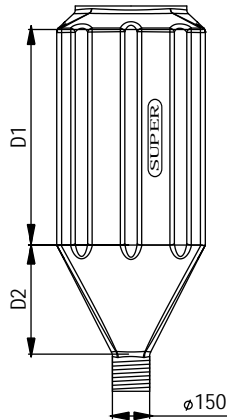

CUSTOM BUILT SILO

We can design & manufacture silos according to customer's requirements

SILO

Super make silos are also available with threaded lid

SR.NO	CAPACITY	D1	D2	D3	D4	MAN HOLE
1	250 LTR.	320	440	600	600	410
2	450 LTR.	870	440	600	600	410
3	1200 LTR.	870	780	1000	1200	410

ALL DIMENSIONS ARE IN MM.