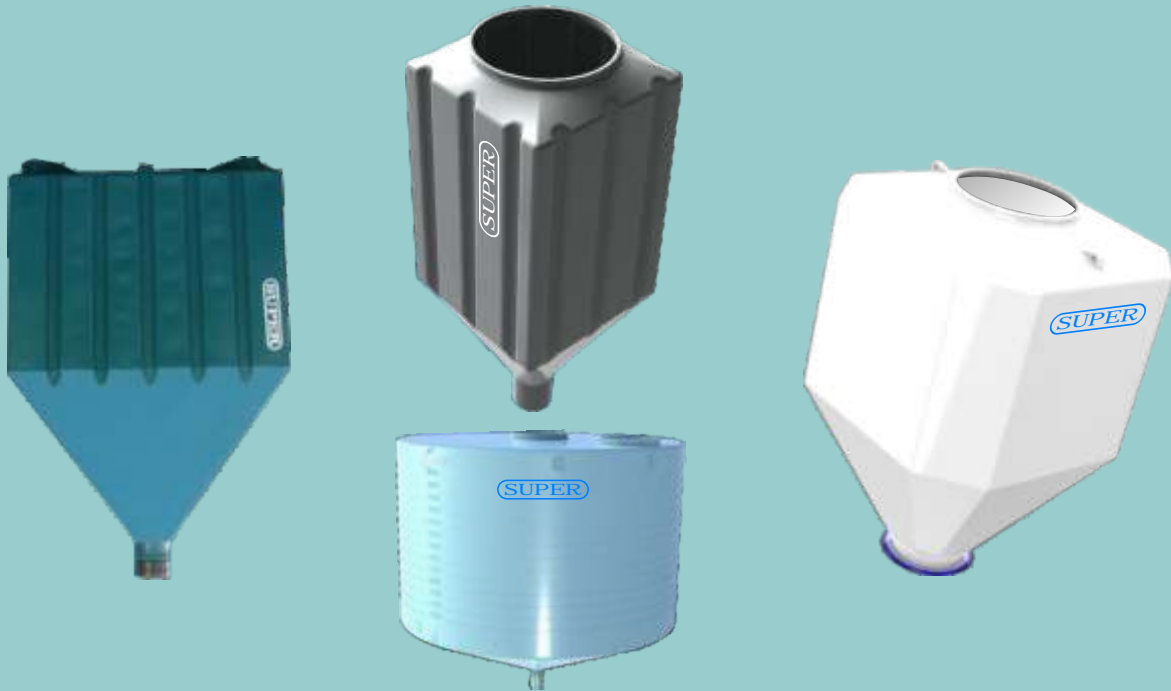

BARODA POLYFORM

QUALITY CUSTOM MOULDERS

An ISO 9001:2008 Certified Private Limited Company

SUPER

Tanks & Containers

SILO

SILO

CONICAL BOTTOM TANK

JAS-ANZ

benchmark
CERTIFICATION

An ISO 9001 : 2008 certified company

CUSTOM BUILT SILO

We can design & manufacture silos according to customer's requirements

SILO

Super make silos are also available with threaded lid

SR.NO	CAPACITY	D1	D2	D3	D4	MAN HOLE
1	250 LTR.	320	440	600	600	410
2	450 LTR.	870	440	600	600	410
3	1200 LTR.	870	780	1000	1200	410

ALL DIMENSIONS ARE IN MM.

CONICAL BOTTOM TANK

Super make conical bottom tanks are also available with threaded lid

SR.NO	CAPACITY	DIA IN MM.	HEIGHT IN MM.
1	2000 LTR.	1510	1610
2	3000 LTR.	1700	1700
3	5000 LTR.	2120	1800
4	10000 LTR.	2520	2415